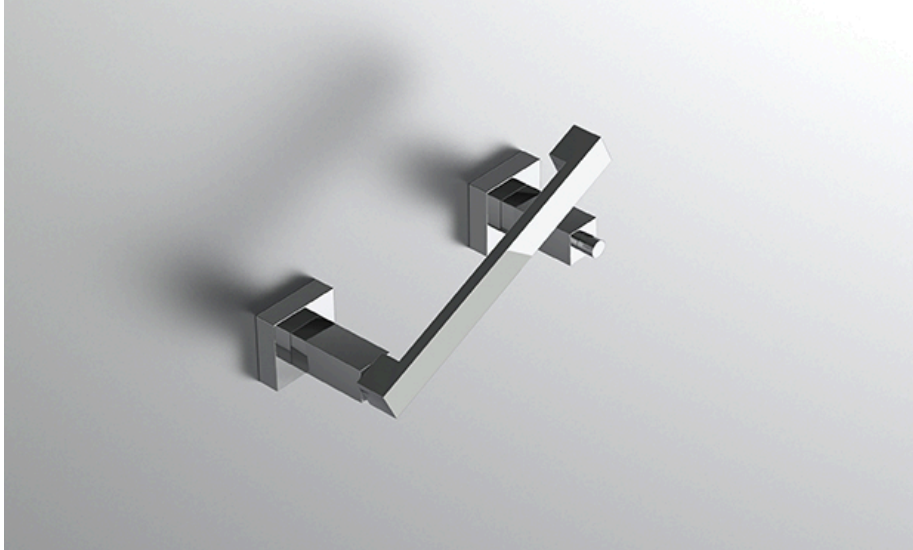

neelnox

LET
THERE
BE **DESIGN.**

FEATURES

- Premium 304 Grade Stainless Steel
- Solid Mount Construction
- Concealed Installation Hardware
- State of the art wall anchors included for installation on Dry wall or Tile

COLLECTION ICONIC

TISSUE HOLDER

Model	Product	Finishes Available
ICN-TPHV	Tissue Holder	Multiple finishes available. Over 23 finishes to choose from.

FINISHES			
Polished (-P)	Antique Copper (-ACOP)	Polished Gold (-PGLD)	
Brushed (-B)	Polished Brass (-PBRS)	Brushed Copper (-BCOP)	
Brushed Gold (-BGLD)	Matte White (-WHT)	Brushed Rose Gold (-BRGD)	
Matte Black (-BLK)	Brushed Modern Bronze (-BMBRZ)	Brushed Black (-BRBLK)	
Oil Rubbed Bronze (-ORB)	Glossy White (-GWHT)	Polished Black (-PBLK)	
Brushed Brass (-BBRS)	Polished Rose Gold (-PRGD)	Antique Nickel (-ANKL)	
Brushed Bronze (-BBRZ)	Unlacquered Brass (-UBRS)	Black Nickel (-NKBL)	
Antique Brass (-ABRS)	Polished Nickel (-PNKL)		

Dimension in inches

FRONT

TOP

SIDE

NOTE: Dimensions subject to change without notice.